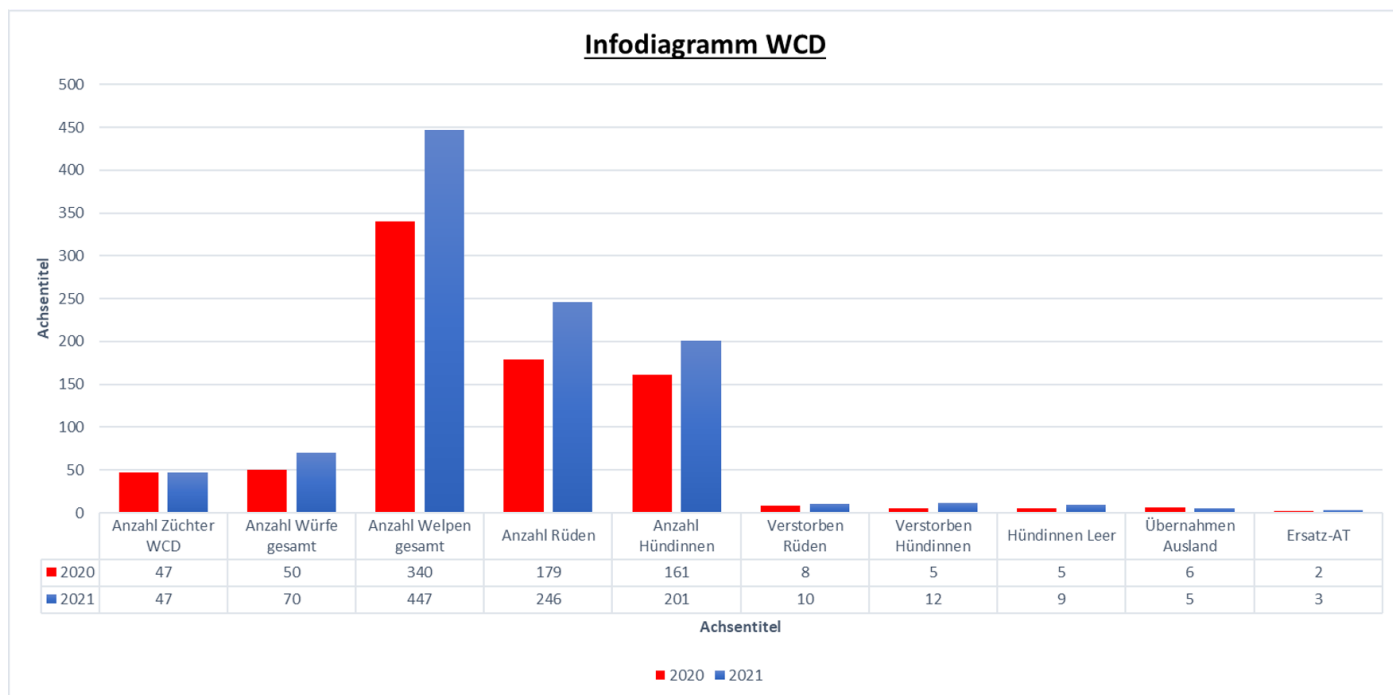

Ch. Cobyco Center Piece

Ch. Tylko Ten Paranoia

Ch. Tylko Ty Viking's Poetry

**Born To Charm Super
Apelsin**

Ch. Goldrush di Mahana

Dt.Jgd.Ch.DWZRV
VDH/WCD 6565

Ch. Born To Charm Rowena

Ch. Ursula Circus Magicus

**Cherubim's Royal
Lovely Lotte**

Cherubim's Royal Carlchen

Ch. Siprex Jens

Ch. Cherubim's Royal Anna-Lena

AnualTrwinn 2017, FCI Eur
SHWinn.2017, AT JCh., AT BJSg.
2017, DE JCh.(VDH & WCD), DE CH
(VDH), A CH, Kroat. CH
VDH/WCD 5200

High Love du Haras d'Helios

English Voice du Haras d'Helios

Une Specialite du Haras d'Helios