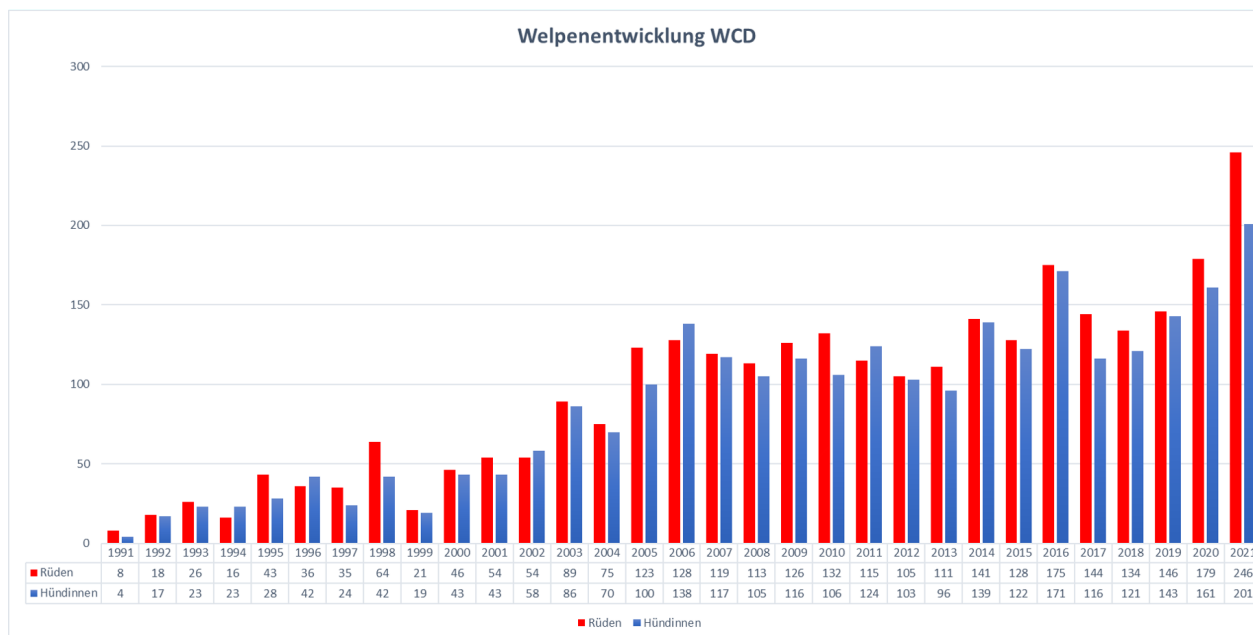

Zwinger: Sofa Sweeties

Züchter: Regine Nina Dunker, Altkehdinge Weg 17, 21789 Wingst

Decktag	Wurfstag	Wurfstärke		tot geboren		gestorben		Eintrag	
04.09.2021	03.11.2021	2	6					2	6

Name	Zuchtbuch-Nr.	Chip-Nr.	Farbe
BeeGee	R VDH/WCD 7302	276094180158629	white-redfawn
Bowie	R VDH/WCD 7303	276094180158647	white-red, black brindled
Befana	H VDH/WCD 7304	276094180158628	white-redfawn
Be my Fanfare	H VDH/WCD 7305	276094180158576	white-bluefawn
Billie Holiday	H VDH/WCD 7306	276094180158634	white-red, black brindled
Blossom Dearie	H VDH/WCD 7307	276094180158606	white-redfawn bluebrindled
Bonita	H VDH/WCD 7308	276094180158605	white-red, black brindled
Breezy Belana	H VDH/WCD 7309	276094180158641	white-red, black brindled

Ch. Fanfare's Special Export

Ch. Woodbrooks Askme Howifeel

Ch. Sobers Florianne

Ch. Legend of the Goldenrain Sir Jeremy

Play a While Whiststable Bay Ale

Carmodey Golden Rain

Airescot Primrose

C.I.B., HR CH, SK CH, CZ CH, HU CH, HU GR CH, SI CH, SI JCH, SK JCH, AT JCH.
VDH/WCD 4960

Ch. Sobresalto Xtravagant

Sobresalto Italian Lover

Sobresalto Via Col Vento

Heloise Soleil of Always Unlimited

Ch. Woodbrooks Askme Howifeel

Ch. Legend of the Goldenrain Mary Countess

JCh. SLO.
VDH/WCD 4986

Carmodey Golden Rain