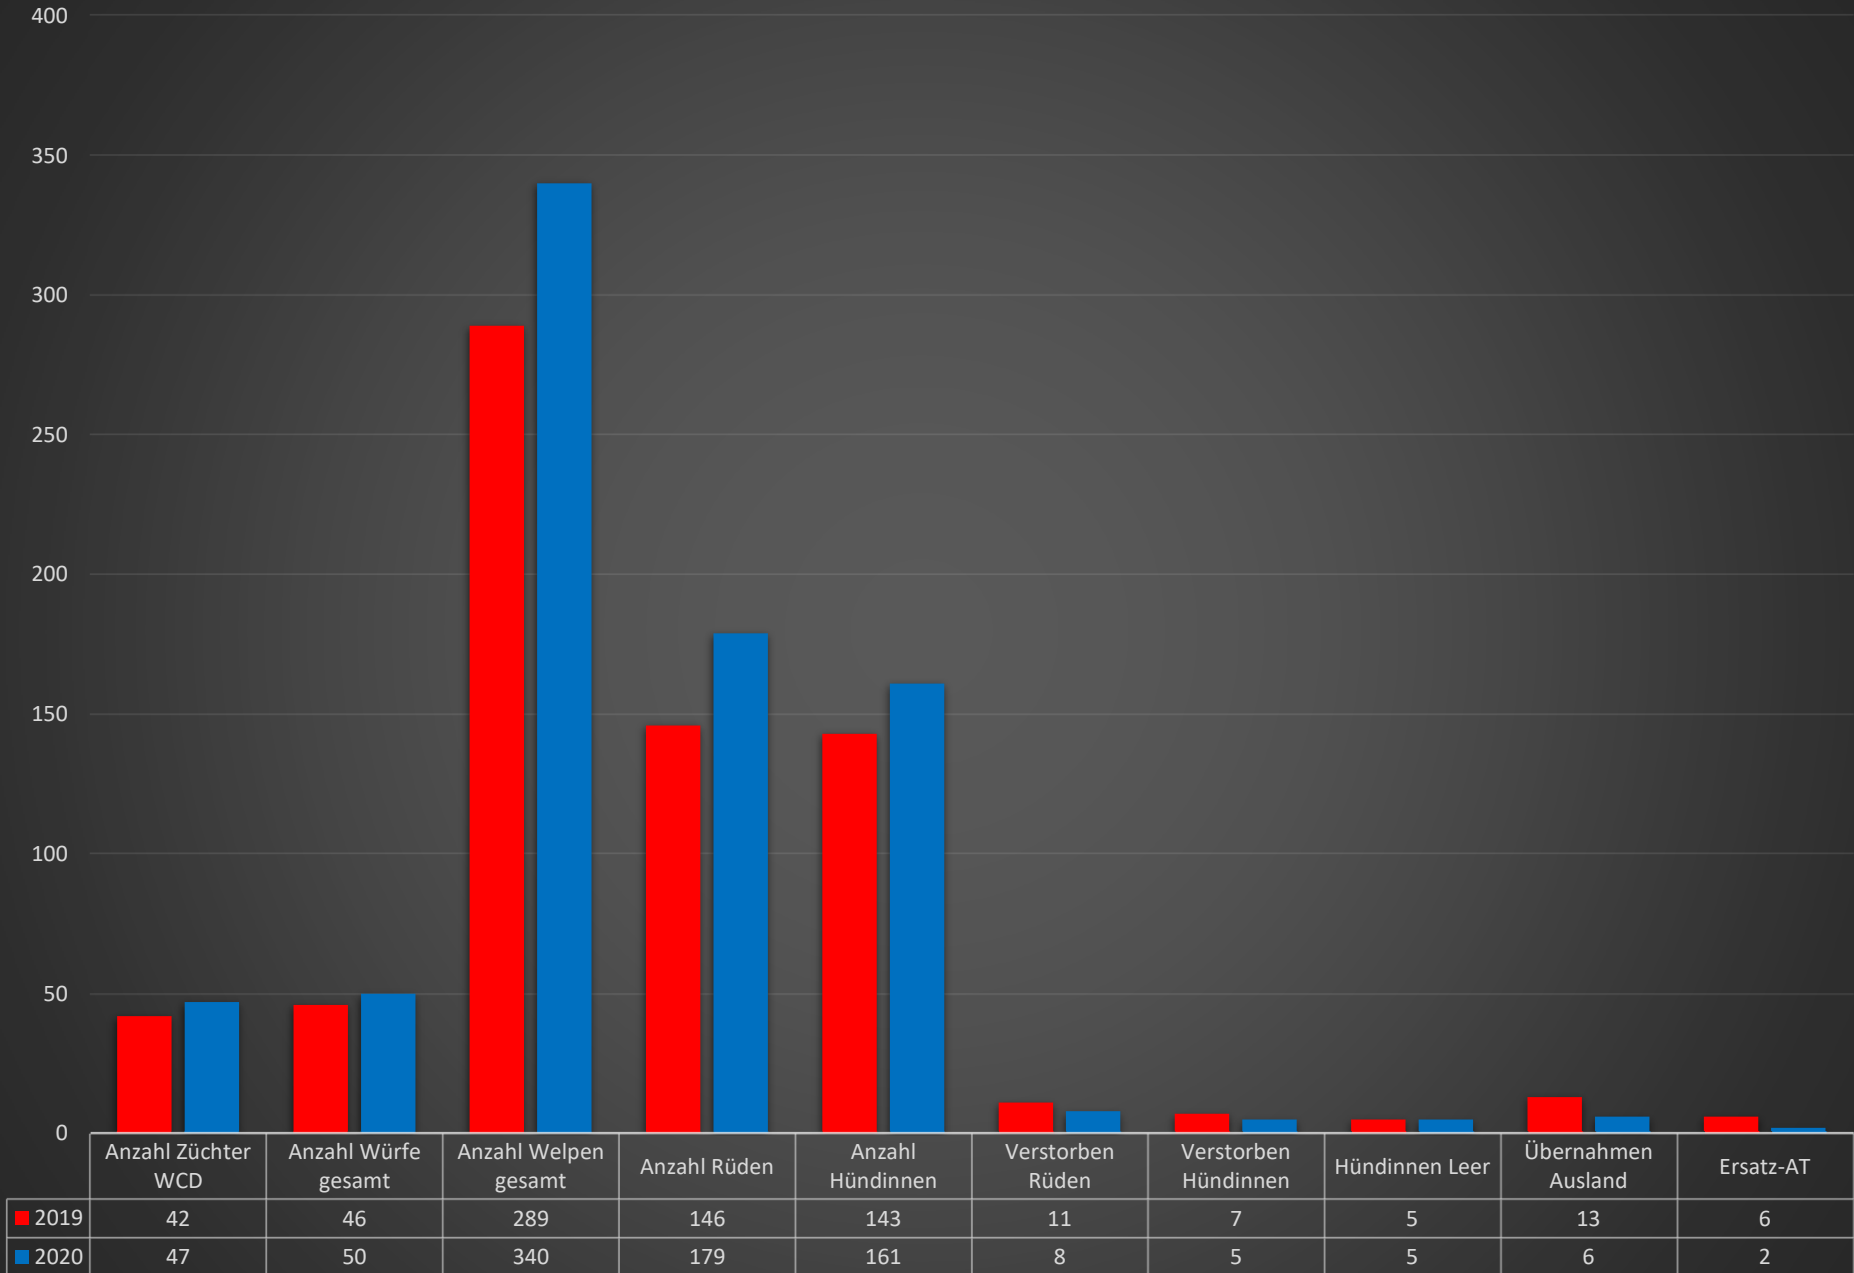

Infodiagramm WCD

■ 2019 ■ 2020